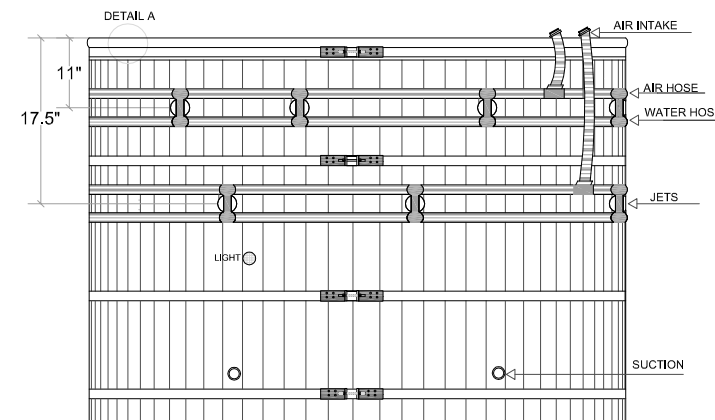

CANADIAN HOT TUBS

1585 VICTORIA ST N.

519-745-1651

TOLL FREE: 1-800-265-6355

TOTAL THERAPY

7'DIA 5' DEEP

TOP PLAN

CROSS SECTION DETAIL 'A'

FRONT ELEVATION

REAR ELEVATION