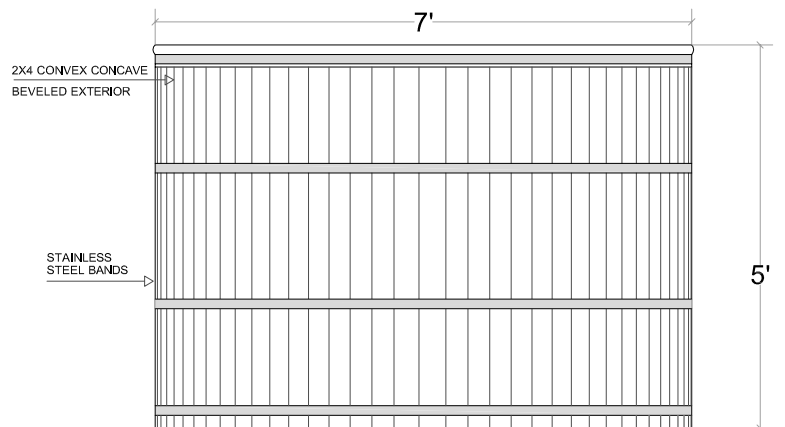

CANADIAN HOT TUBS

1585 VICTORIA ST N.

519-745-1651

TOLL FREE: 1-800-265-6355

TOTAL THERAPY

7'DIA 5' DEEP

TOP PLAN

CROSS SECTION DETAIL 'A'

FRONT ELEVATION

REAR ELEVATION