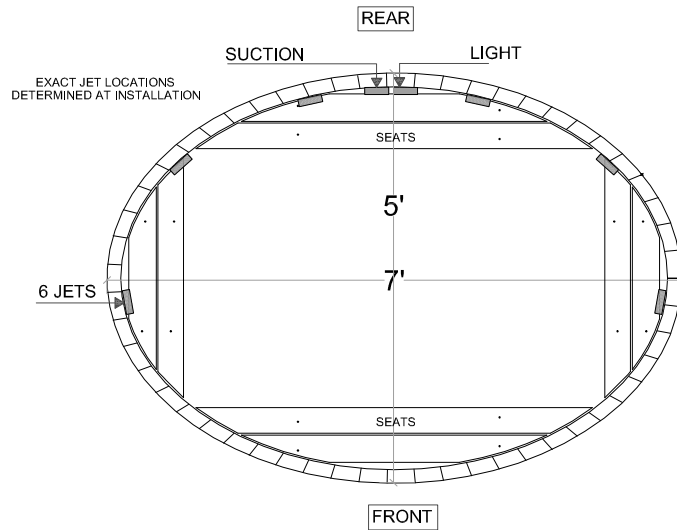

MANITOULIN
7'X5' OVAL 4'DEEP

CANADIAN HOT TUBS

1585 VICTORIA ST N.

519-745-1651

TOLL FREE: 1-800-265-6355

TOP PLAN

CROSS SECTION DETAIL 'A'

FRONT ELEVATION

REAR ELEVATION