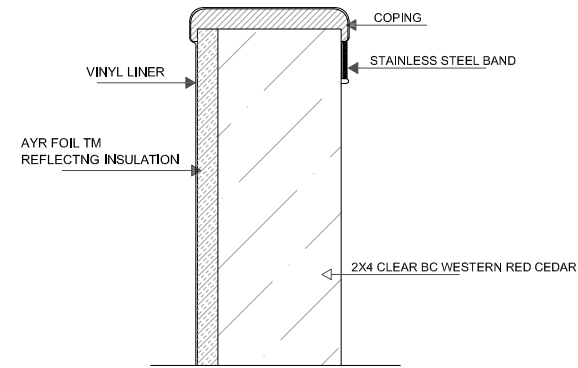

MANITOULIN
7'X5' OVAL 4'DEEP

CANADIAN HOT TUBS

1585 VICTORIA ST N.

519-745-1651

TOLL FREE: 1-800-265-6355

TOP PLAN

CROSS SECTION DETAIL 'A'

FRONT ELEVATION

REAR ELEVATION