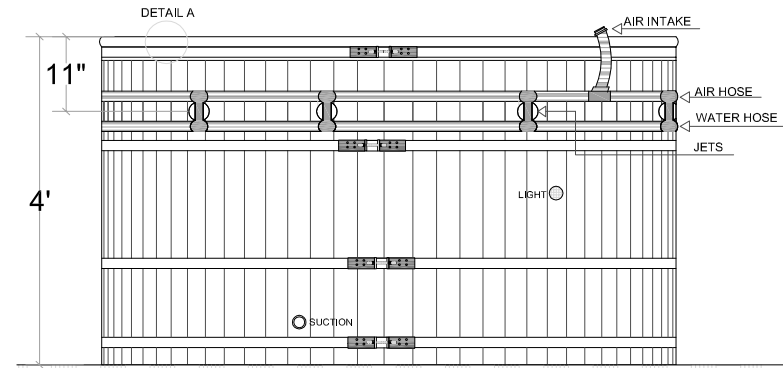

MANITOULIN
7'X5' OVAL 4'DEEP

CANADIAN HOT TUBS

1585 VICTORIA ST N.

519-745-1651

TOLL FREE: 1-800-265-6355

TOP PLAN

CROSS SECTION DETAIL 'A'

FRONT ELEVATION

REAR ELEVATION