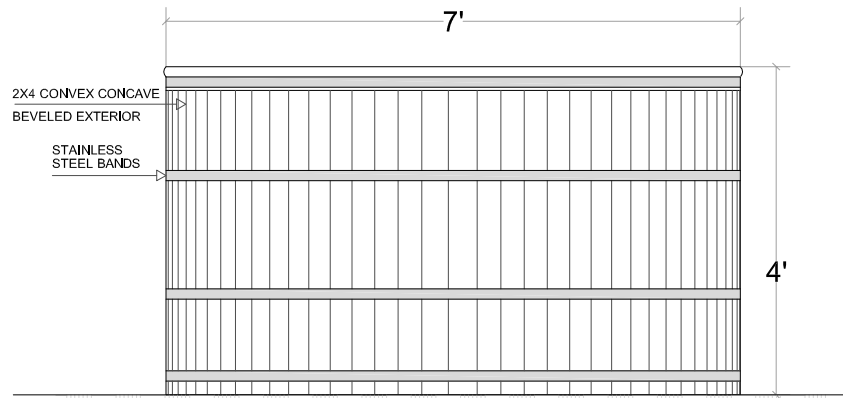

MANITOULIN
7'X5' OVAL 4'DEEP

CANADIAN HOT TUBS

1585 VICTORIA ST N.

519-745-1651

TOLL FREE: 1-800-265-6355

TOP PLAN

CROSS SECTION DETAIL 'A'

FRONT ELEVATION

REAR ELEVATION